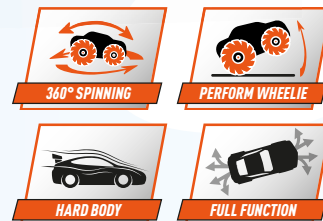

DEMO DERBY

TIGER SHARK

4 DIFFERENT MODELS!

MANUAL WHEELIE  
AS OPTION

**63649 - HOT WHEELS MONSTER TRUCKS BONE SHAKER**

**Product Size:** 10.6 x 10 x 7.6 cm (l x w x h)  
**Retail Box:** 16 x 8 x 26.7 cm (l x w x h)  
**Carton:** 6 pcs - 44 x 25.5 x 18.5 cm (l x w x h) - 0.021 m<sup>3</sup>  
**Batteries:** 3 Batteries AAA Not Included; 3 Batteries AAA Not Included  
**Age:** 3 +