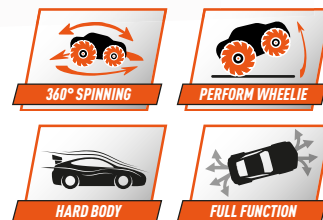

63649 - HOT WHEELS MONSTER TRUCKS BONE SHAKER

Product Size: 10.6 x 10 x 7.6 cm (l x w x h)
Retail Box: 16 x 8 x 26.7 cm (l x w x h)
Carton: 6 pcs - 44 x 25.5 x 18.5 cm (l x w x h) - 0.021 m³
Batteries: 3 Batteries AAA Not Included; 3 Batteries AAA Not Included
Age: 3 +

63650 - HOT WHEELS MONSTER TRUCKS SHARK WRECK

Product Size: 10.6 x 10 x 7.6 cm (l x w x h)
Retail Box: 16 x 8 x 26.7 cm (l x w x h)
Carton: 6 pcs - 44 x 25.5 x 18.5 cm (l x w x h) - 0.021 m³
Batteries: 3 Batteries AAA Not Included; 3 Batteries AAA Not Included
Age: 3 +