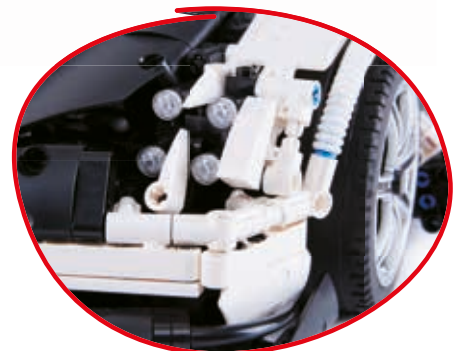

8 001011 636938

63693 - 1:8 - PAGANI ASSEMBLE KIT

Product Size: 60.9 x 26.4 x 15 cm (l x w x h)

Retail Box: 50 x 35.5 x 12 cm (l x w x h)

Carton: 4 pcs - 51 x 37.5 x 52.5 cm (l x w x h) - 0.10 m³

Age: 8 +