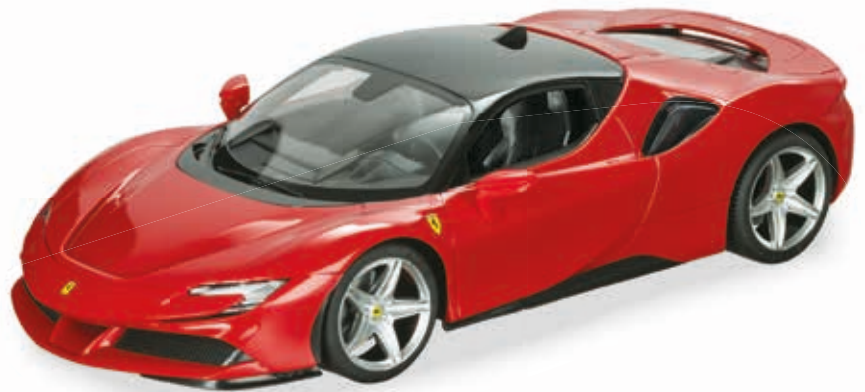

63659 - 1:14 - FERRARI SF90 STRADALE - 2.4 GHZ

Retail Box: 43 x 22.5 x 17.5 cm (l x w x h)

Carton: 4 pcs - 47 x 36.5 x 45.5 cm (l x w x h) - 0.078 m³

Batteries: 5 Batteries AA Included; 2 Batteries AA Not Included

Age: 3 +