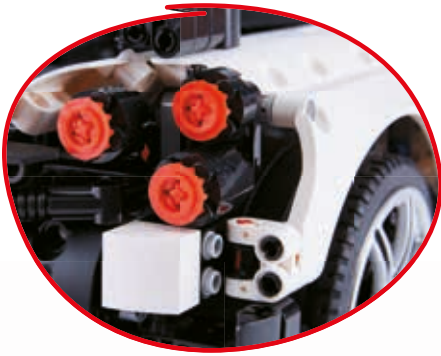

**DOORS CAN
BE OPENED
BY HAND**